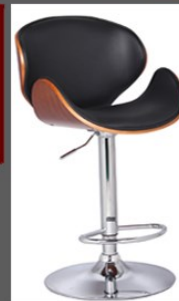

Stylz **N**
Comfort

WAVE Extension

Dining Table

64~80" x 36" x 30"

Shown With DC-004 Chairs

Available In Velvet & PU Leather

OWEN Extension

Dining Table -Ceramic TOP

64~80" x 36" x 30"

Shown With DC-005 Chairs

Available In Velvet & PU Leather

RYAN Extension
Dining Table -Ceramic TOP
64~80'' x 36'' x 30''
Shown With DC-006 Chairs

Available In Velvet & PU Leather

Velvet Fabric

PU Leather

GRANITE Dining Table -

Glass Top

64" x 36" x 30"

Shown With DC-003 Chairs

Available In Velvet Fabric & PU Leather

Available In Velvet and PU Leather

**GRANITE Round
Dining Table -**