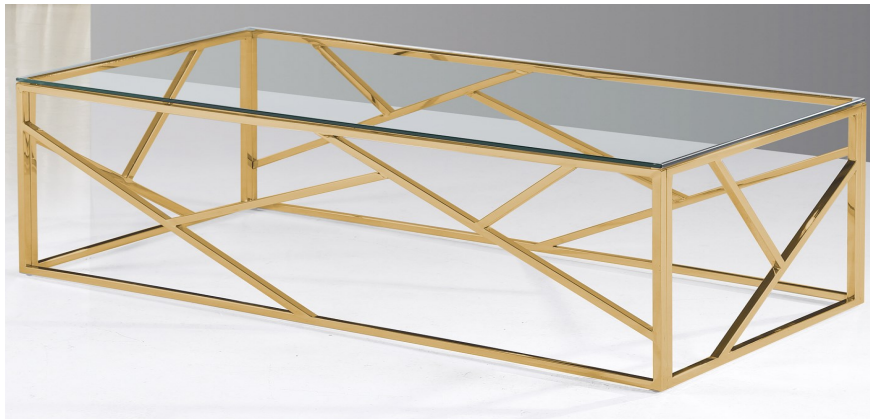

DC-136

**Available in:
Black, Brown,
Grey & White**

Item #:

DC-136-Gold

**Available in:
Black, Grey & White**

NICK-Gold 12mm Clear Glass

Coffee Table: 48" x 24" x 16"

Side Table: 22" x 22" x 22"

NICK- 12mm Clear Glass

Coffee Table: 48" x 24" x 16"

Side Table: 22" x 22" x 22"

OSCAR-Gold-12mm Clear Glass

Console Table: 48" x 16" x 31"

Coffee Table: 48" x 24" x 16"

Side Table: 22" x 22" x 22"

OSCAR- 12mm Clear Glass

Console Table: 48" x 16" x 31"

Coffee Table: 48" x 24" x 16"

Side Table: 22" x 22" x 22"

ZARA- 12mm Clear Glass

Console Table: 48" x 16" x 31"

Coffee Table: 48" x 24" x 16"

Side Table: 22" x 22" x 22"

ZARA-Gold-12mm Clear Glass

Console Table: 48" x 16" x 31"

Coffee Table: 48" x 24" x 16"

Side Table: 22" x 22" x 22"

ETHAN-12mm Clear Glass

Console Table: 48" x 16" x 31"

Coffee Table: 48" x 24" x 16"

Side Table: 22" x 22" x 22"

ETHAN-Gold 12mm Clear Glass