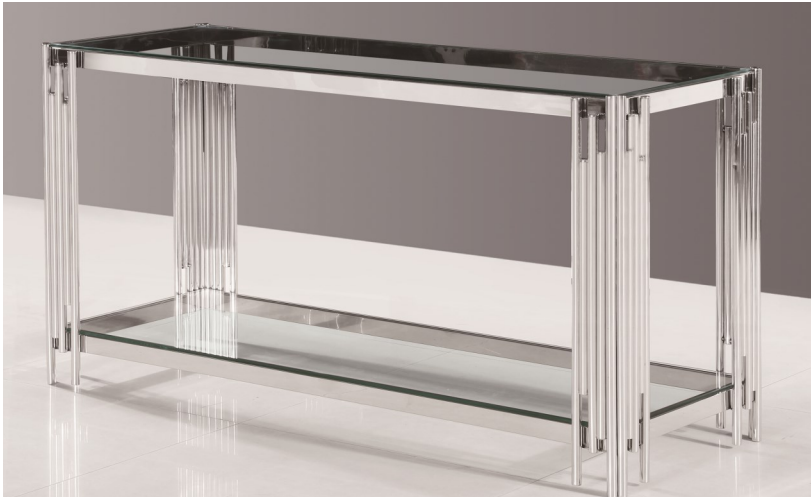

NICK- 12mm Clear Glass

Coffee Table: 48" x 24" x 16"

Side Table: 22" x 22" x 22"

OSCAR-Gold-12mm Clear Glass

Console Table: 48" x 16" x 31"

Coffee Table: 48" x 24" x 16"

Side Table: 22" x 22" x 22"

OSCAR- 12mm Clear Glass

Console Table: 48" x 16" x 31"

Coffee Table: 48" x 24" x 16"

Side Table: 22" x 22" x 22"

ZARA- 12mm Clear Glass

Console Table: 48" x 16" x 31"

Coffee Table: 48" x 24" x 16"

Side Table: 22" x 22" x 22"

ZARA-Gold-12mm Clear Glass

Console Table: 48" x 16" x 31"

Coffee Table: 48" x 24" x 16"

Side Table: 22" x 22" x 22"

ETHAN-12mm Clear Glass

Console Table: 48" x 16" x 31"

Coffee Table: 48" x 24" x 16"

Side Table: 22" x 22" x 22"

ETHAN-Gold 12mm Clear Glass